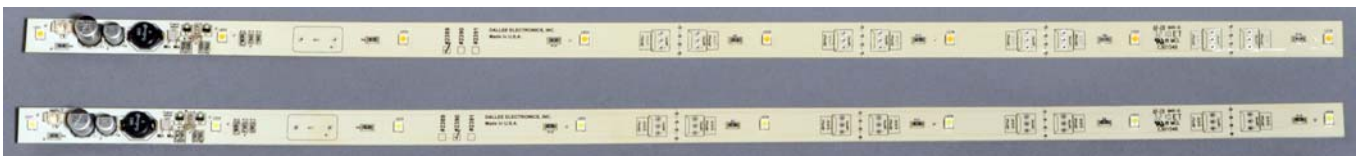

Pricing for the RL-LED's, either version, is $54.95*:

Item #2389, Warm White or Item #2390, Cool White

Ordering information is on our web site as well - www.dallee.com.

All email should be directed to "info@dallee.com". Please don't forget to put a subject title into the subject line, otherwise your email will be deleted as SPAM. Also, when sending email to us, don't forget to let your ISP know that you are expecting email from us so that we are allowed to respond to your inquiry.

We sell direct and to qualified dealers.

*all orders require a minimum $12 s/h charge.