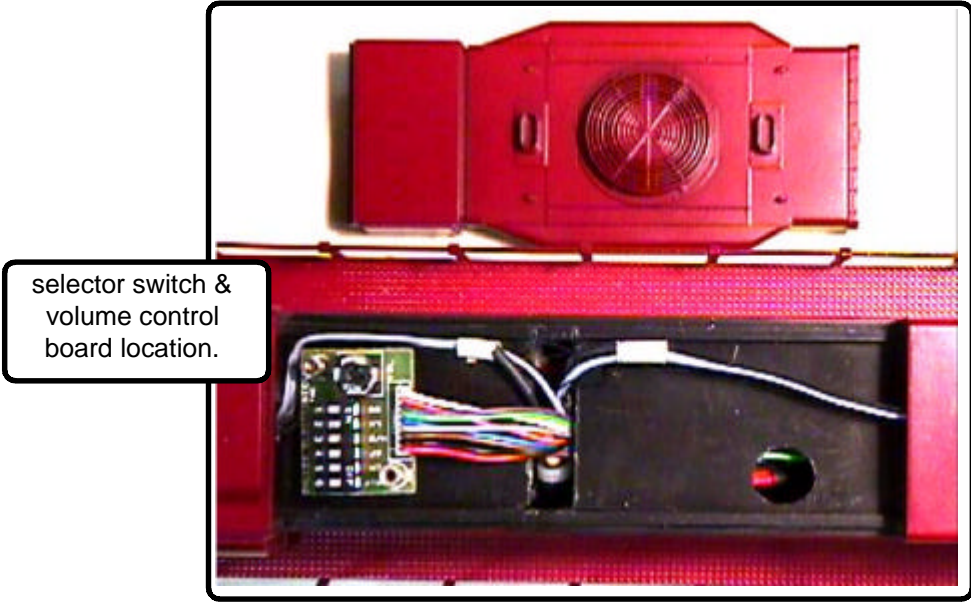

# Sample installation - Weaver Models GP38

Input Power & DC Motor wiring harness

Coil Coupler wiring

Input Power Side View

SwVol wiring harness

Speaker Location

Lamp / Coupler Side View

Lamp / Marker wiring harness