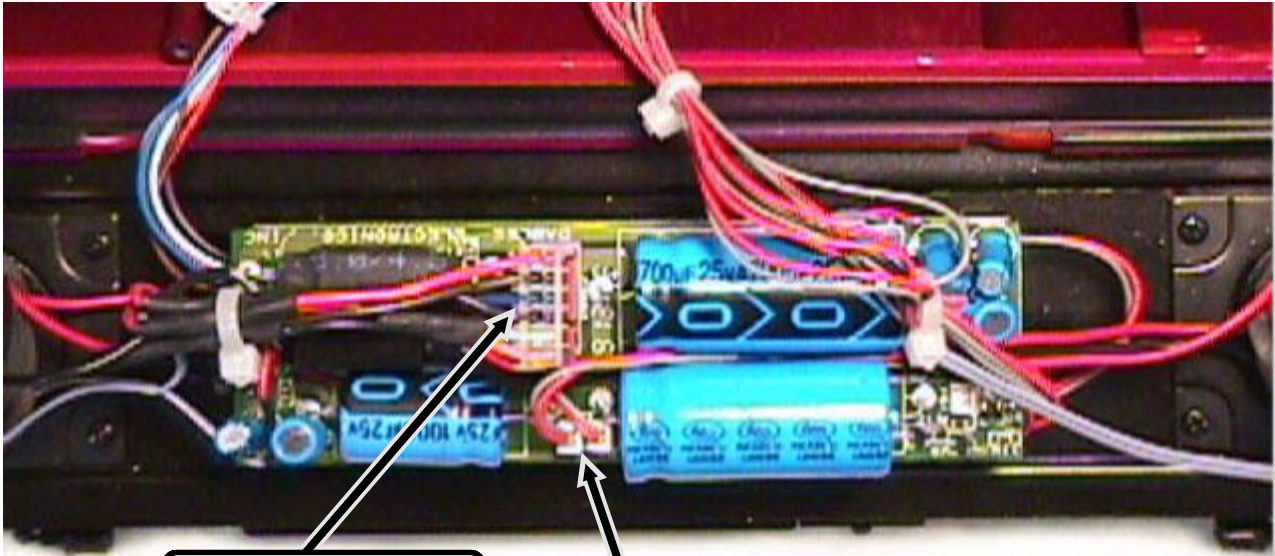

# Sample installation - Weaver Models GP38

Input Power & DC Motor wiring harness

Coil Coupler wiring

Input Power Side View

SwVol wiring harness

Speaker Location

Lamp / Coupler Side View

Lamp / Marker wiring harness