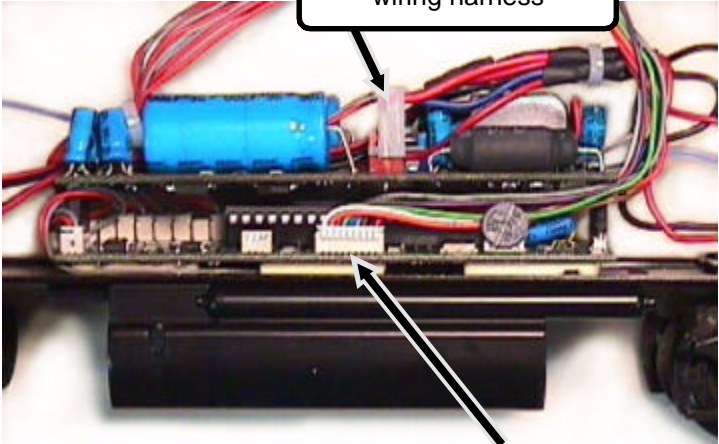

# Sample installation - Weaver Models GP38

Input Power & DC Motor wiring harness

Coil Coupler wiring

Input Power Side View

SwVol wiring harness

Speaker Location

Lamp / Coupler Side View

Lamp / Marker wiring harness