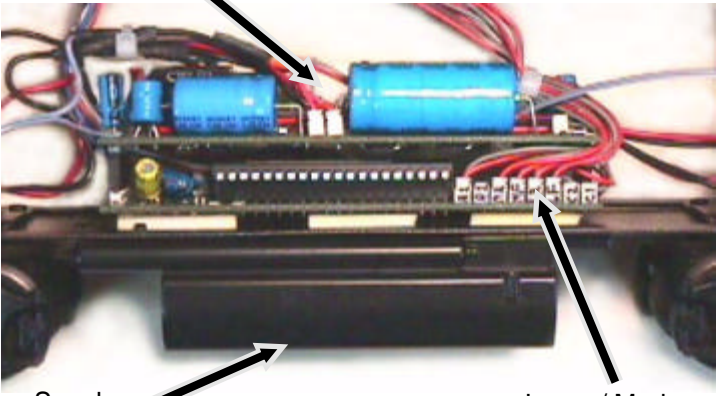

# Sample installation - Weaver Models GP38

Input Power & DC Motor wiring harness

Coil Coupler wiring

Input Power Side View

SwVol wiring harness

Speaker Location

Lamp / Coupler Side View

Lamp / Marker wiring harness