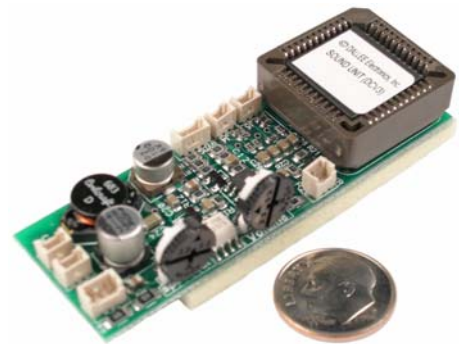

New K27 Steam Sound System

Our K27 Sound System is available for all types of operators. As with our other sound systems, this includes the DC, DCC, AC, Auto-Whistle type "G" operators, Radio, Stationary, and others.

Pricing for the different systems is as follows:

DC, DCC, Radio, Stationary.
Item #740, \$99.95*.

Auto Horn "G" operators,
Item #915, \$109.95*

Item 740 and Item 915 shown above.
Item 915 includes 2 reed switches.
Sound Card measures 2.7"l x 0.95"w x 0.75"h