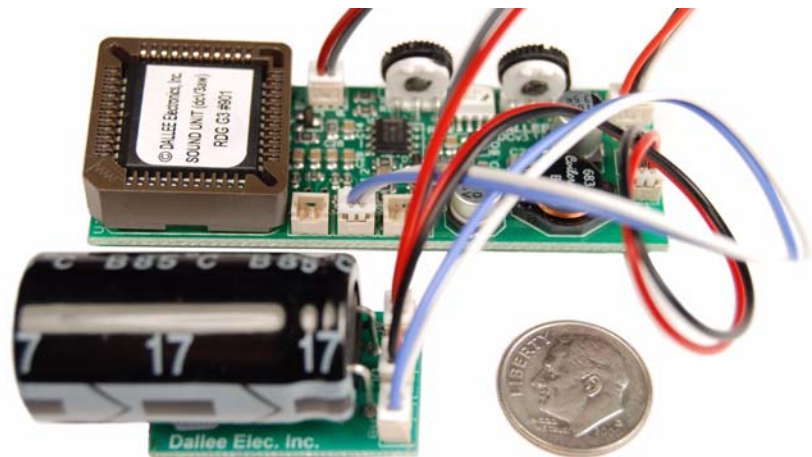

New AC Sound System

Our new AC Sound System operates with any style E-Unit, new or old. The Horn/Whistle and Bell operate via the standard buttons used in the industry as well as with our

LocoMatic™ Controller.

We offer many different

sounds for Steam

Locomotives as well as

Diesel's, Electrics, and

various other railcar's.

The system features our standard sound card and a power board to interface with AC track power. The

leads between the boards are 6" in length which

allows for various placement of the two boards. Pricing for any type is \$119.95 plus

s/h. An 8 ohm speaker is required. High efficiency speakers, as well as more details can be found in our catalog or web site. Ordering information is on our web site as well.