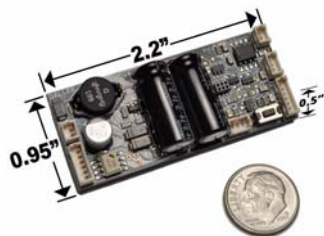

HiLine™ 32 bit Polyphonic Sound Systems

Compatible with All scales and gauges!

Features selectable sounds. Operates with conventional AC, DC, Radio receivers, DCC decoders, and Stationary as well as 1" & larger operators. Requires 8 ohm speaker. Same physical unit for all full featured sound types.