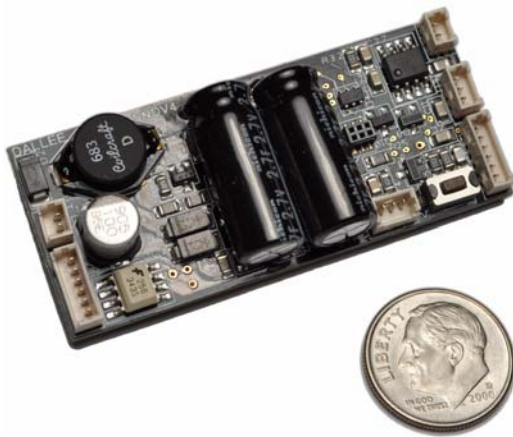

New 32 bit polyphonic sound!

We are releasing the first of a series of new sound systems. Not only do they have a smaller size, but they work with ALL types of input / track or stationary power!

\$149⁻⁹⁵

HiLine™ Sound Systems first release is the Diesel item #1510 main features are 10 Horns, 3 Bells, and 7 Prime Movers to select from all included in one unit! Other features are selectable as well.

Basic Features:

- Motor sound with 8 notches
- Prime Mover selections - multiple
- Horn - multiple selections
- Bell - multiple selections
- Brake release sound
- Compressor relief valve sound
- Electrically compatible with ALL scales and gauges°
- Adjustable volume control
- Small Size (2.2"l x 0.95"w x 0.5"h)
- Made in U.S.A.
- req. 8 ohm speaker. Select from our full line of high efficiency speakers.