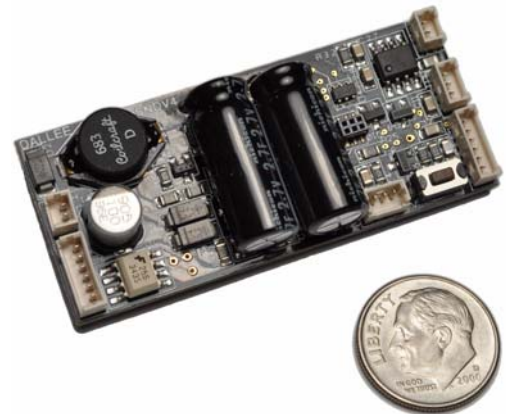

## New HiLine™ 32 bit Polyphonic Steam Sound!

We are releasing the second of a series of new sound systems. Not only do they have a smaller size, but they work with ALL types of input / track or stationary power!

**\$149<sup>.95</sup>**

HiLine™ Sound Systems second release is the Steam Sound unit, item #1500. It's selectable items are:

8 Whistles: B&O, N&W, PRR Banshee, PRR K4, PRR T1, RDG G3, RDG I10

6 Bells

3 Exhaust Cuff's

Cross Compound or Single Stage Air Pumps

All of this and more is included in one sound unit!

All features are selectable to play or to be silent.

Selectable Polyphonic Sound Features:

- Whistle
- Bell
- Exhaust Chuff
- Cylinder Blow Down
- Air Pumps - random
- Safety Valve - random
- Electrically compatible with ALL scales and gauges°

- Adjustable volume
- Small Size (2.2"l x 0.95"w x 0.5"h)
- Made in U.S.A.
- req. 8 ohm speaker. Select from our full line of high efficiency speakers.

° some types of applications may require items not included.