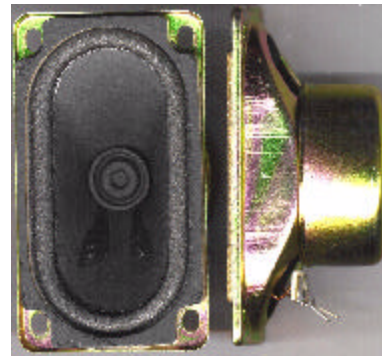

Announcing

Two new speakers added to our lineup of nine existing speakers.

Item # 668
3" round 3 watt speaker

Item # 667
2" X 3½" oval 5 watt speaker

These heavier wattage speakers are offered for the modeler that has room to add higher wattage speakers for use with our new 11 and 22 watt amplifiers.

Item # 667 - 2" X 3½" oval speaker similar to our existing item # 665 but with a heavier magnet and wattage rating | 5 watt speaker

Item # 668 - 3" round 3 watt speaker