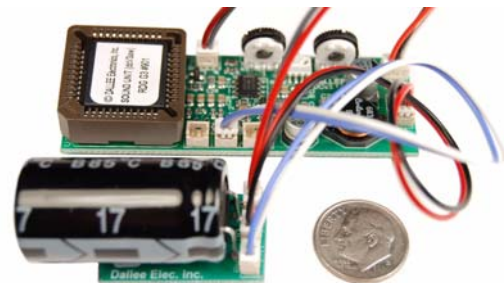

New GE 44 Ton Sound System

Our GE 44 Ton Sound System is available for all 3 types of operators. As with our other sound systems, this includes the DC, DCC, AC, Auto type "G" operators, Radio, Stationary, and others.

Pricing for the different systems is as follows:

DC, DCC, Radio, Stationary. Item #731,
\$99.95*

Auto Horn "G" operators, Item #959,
\$109.95*

AC operators, Item #1059, \$119.95*

Item 731 and Item 959 shown above.

Item 959 includes 2 reed switches.

Sound Card measures 2.7"l x 0.95"w x 0.75"h

Item 1059 shown above

An 8 ohm speaker is required. High efficiency speakers, as well as more details can be found in our catalog or web site. Ordering information is on our web site as well.