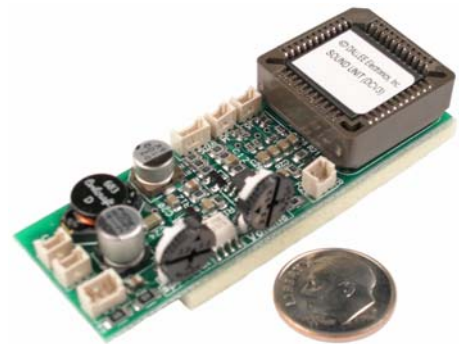

New K27 Steam Sound System

Our K27 Sound System is available for all types of operators. As with our other sound systems, this includes the DC, DCC, AC, Auto-Whistle type "G" operators, Radio, Stationary, and others.

Pricing for the different systems is as follows:

DC, DCC, Radio, Stationary.

Item #740, \$99.95*.

Auto Horn "G" operators,

Item #915, \$109.95*

Item 740 and Item 915 shown above.

Item 915 includes 2 reed switches.

Sound Card measures 2.7"l x 0.95"w x 0.75"h

An 8 ohm speaker is required. High efficiency speakers, as well as more details can be found in our catalog or web site. Ordering information is on our web site as well.