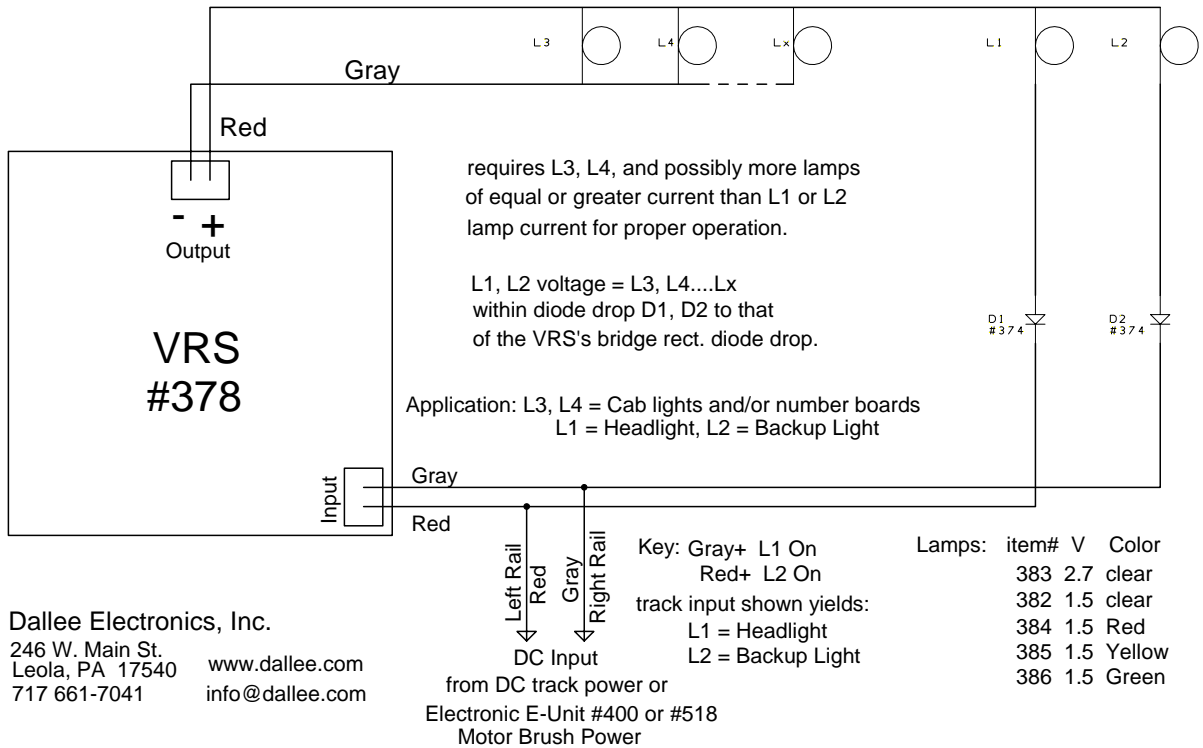

## Using the VRS, Item 378, with fixed and directional low voltage lighting with DC track power

Dallee Electronics, Inc.  
246 W. Main St.  
Leola, PA 17540  
717 661-7041

www.dallee.com  
info@dallee.com